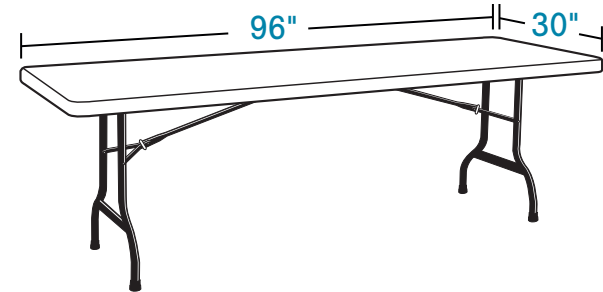

www.lifetime.com

8-FOOT FOLDING TABLE

DIMENSIONS

.....

FEATURES

.....

- › Thicker, Stronger Welded Steel Frame
- › Double-Wall, High-Density 96" x 30" Polyethylene Tabletop
- › Exceeds ANSI/BIFMA Commercial Standards
- › UV-Protected Tabletop will not Crack, Chip or Peel
- › Rust-Resistant Powder Coat Finish
- › Patented, Lightweight Design
- › Stain Resistant and Easy to Clean
- › 10-Year Limited Warranty