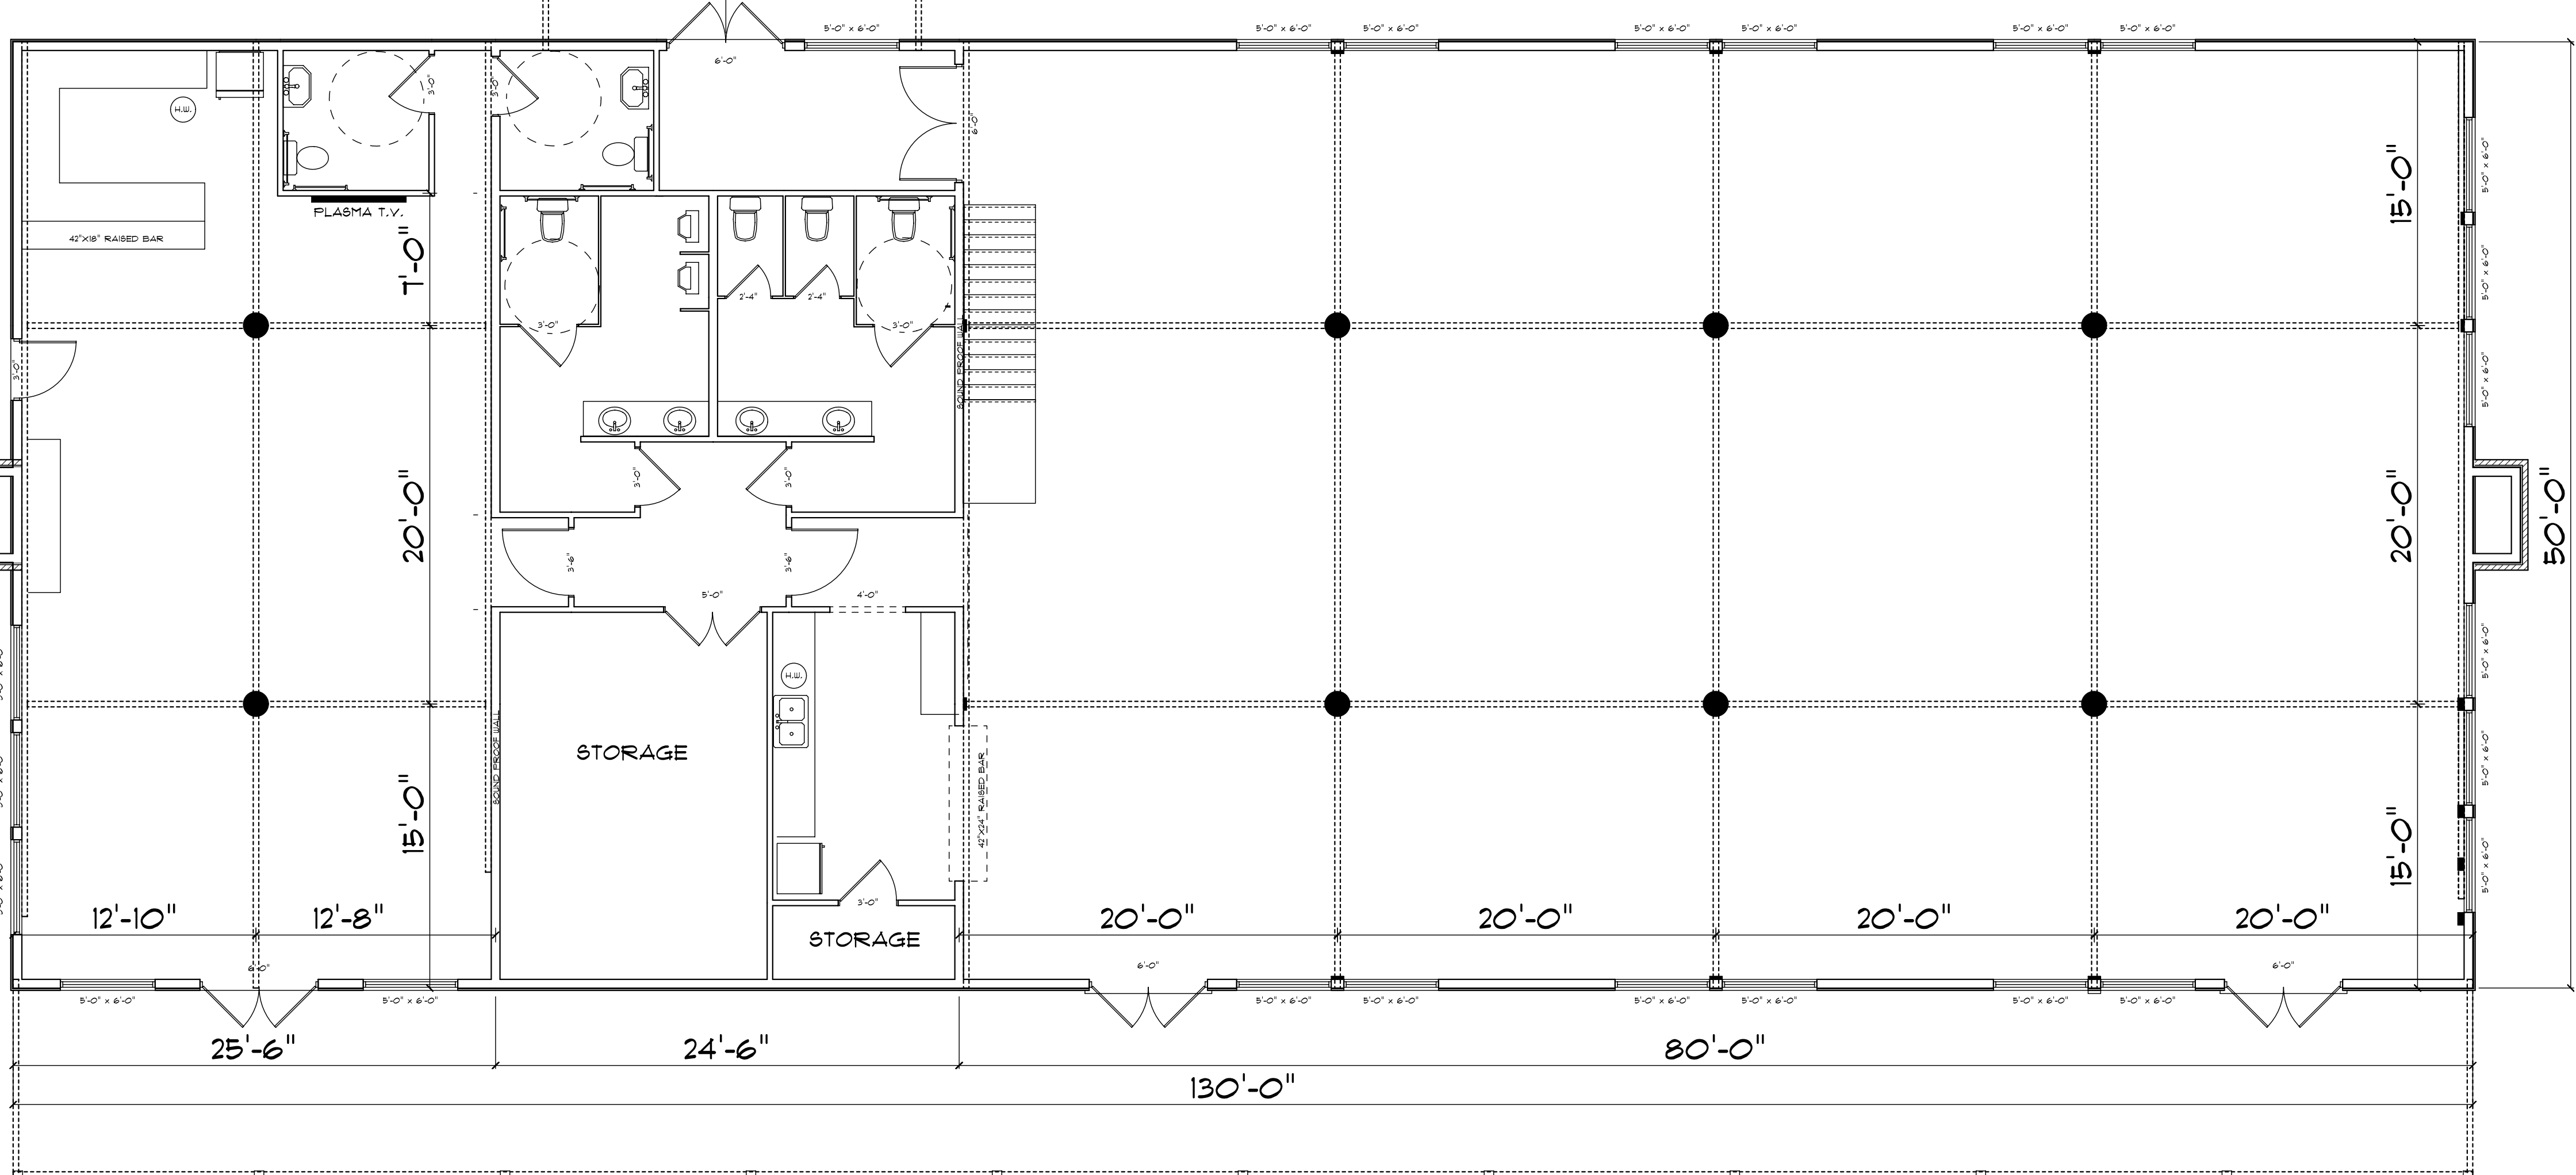

CUT AND PLACE TABLES/CHAIRS

● = APPROX. 18" DIA PEALED LOG FROM FLOOR TO 17' CEILING