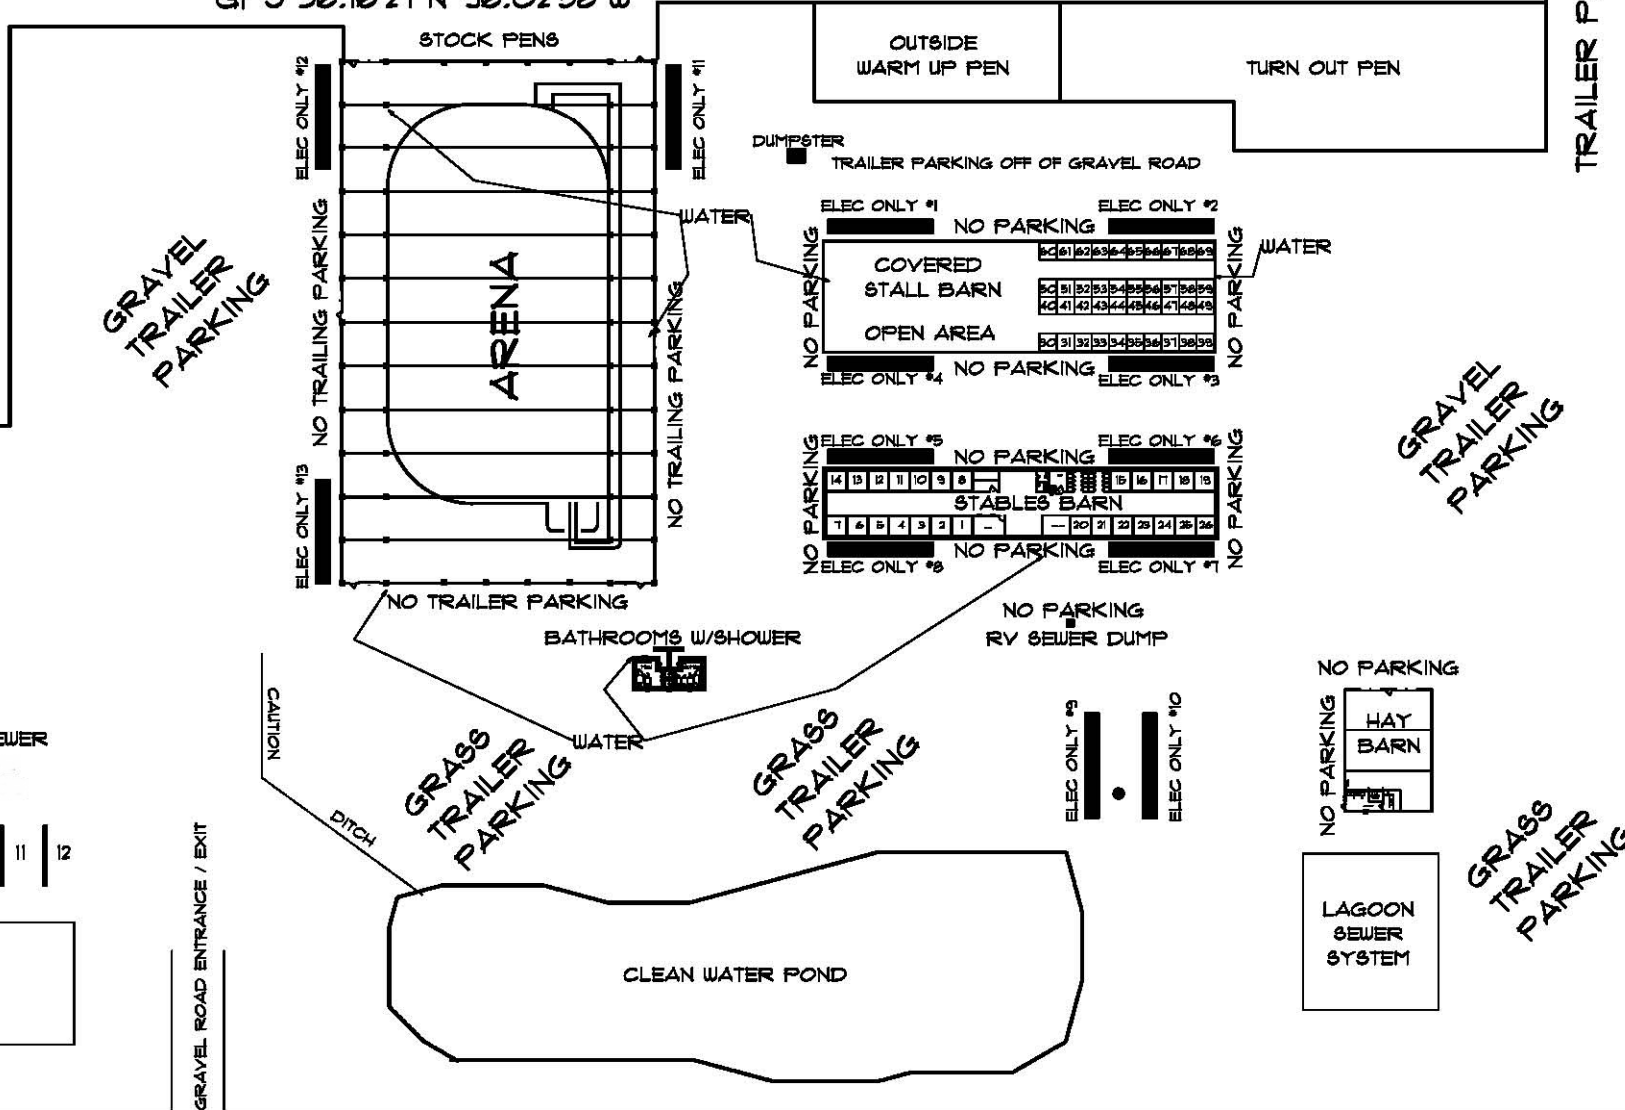

BRIDLE CREEK HORSE RANCH & RESORT

SPERRY, OK 918-288-2882 bridlecreekok.com

GPS 36.16'21"N 96.02'58"W

RV SITES W/ELEC, WATER & SEWER
30 AMP SITES

GRAVEL ROAD ENTRANCE / EXIT

GRAVEL ROAD ENTRANCE / EXIT

GREY FOX LANE - BLACK TOP ROAD

GRAVEL ROAD ENTRANCE / EXIT TO LODGE/CABINS/OFFICE

PADDOCKS