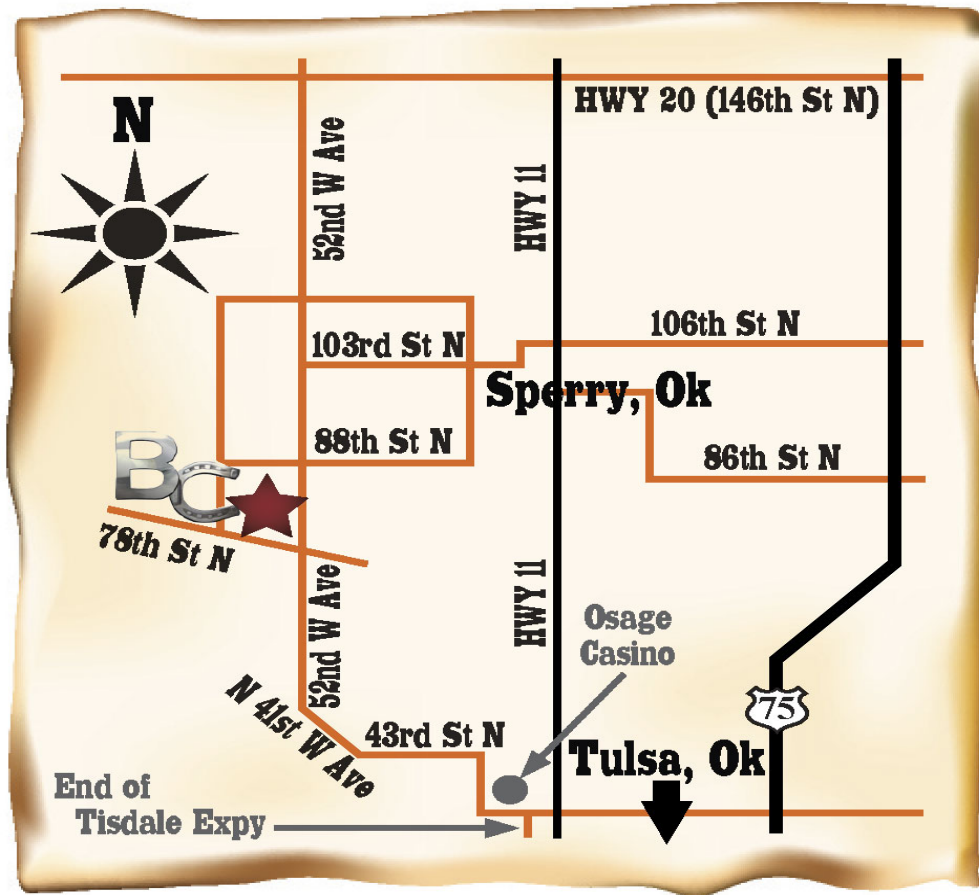

Directions from Tulsa to
Bridle Creek Horse Ranch & Resort
www.bridlecreekok.com

From I-244 downtown Tulsa go north on Tisdale Expressway to its end at W 36th St N and in front of the Osage Casino. Turn left on 36th, go to Osage and turn right. Go ½ mile where road will turn left onto W 43rd St N. Stay on W 43rd heading west to N 41st W Ave. Turn right on 41st W Ave and go to 78th Street N. Bridle Creek is on the NW corner of W 78th St N and N 52nd W Ave.

Lodge & Cabins 5811 Roper Road Sperry, OK 74073 918-288-2882	Stables & Arena 5884 Arena Drive Sperry, OK 74073 918-288-2880
---	---